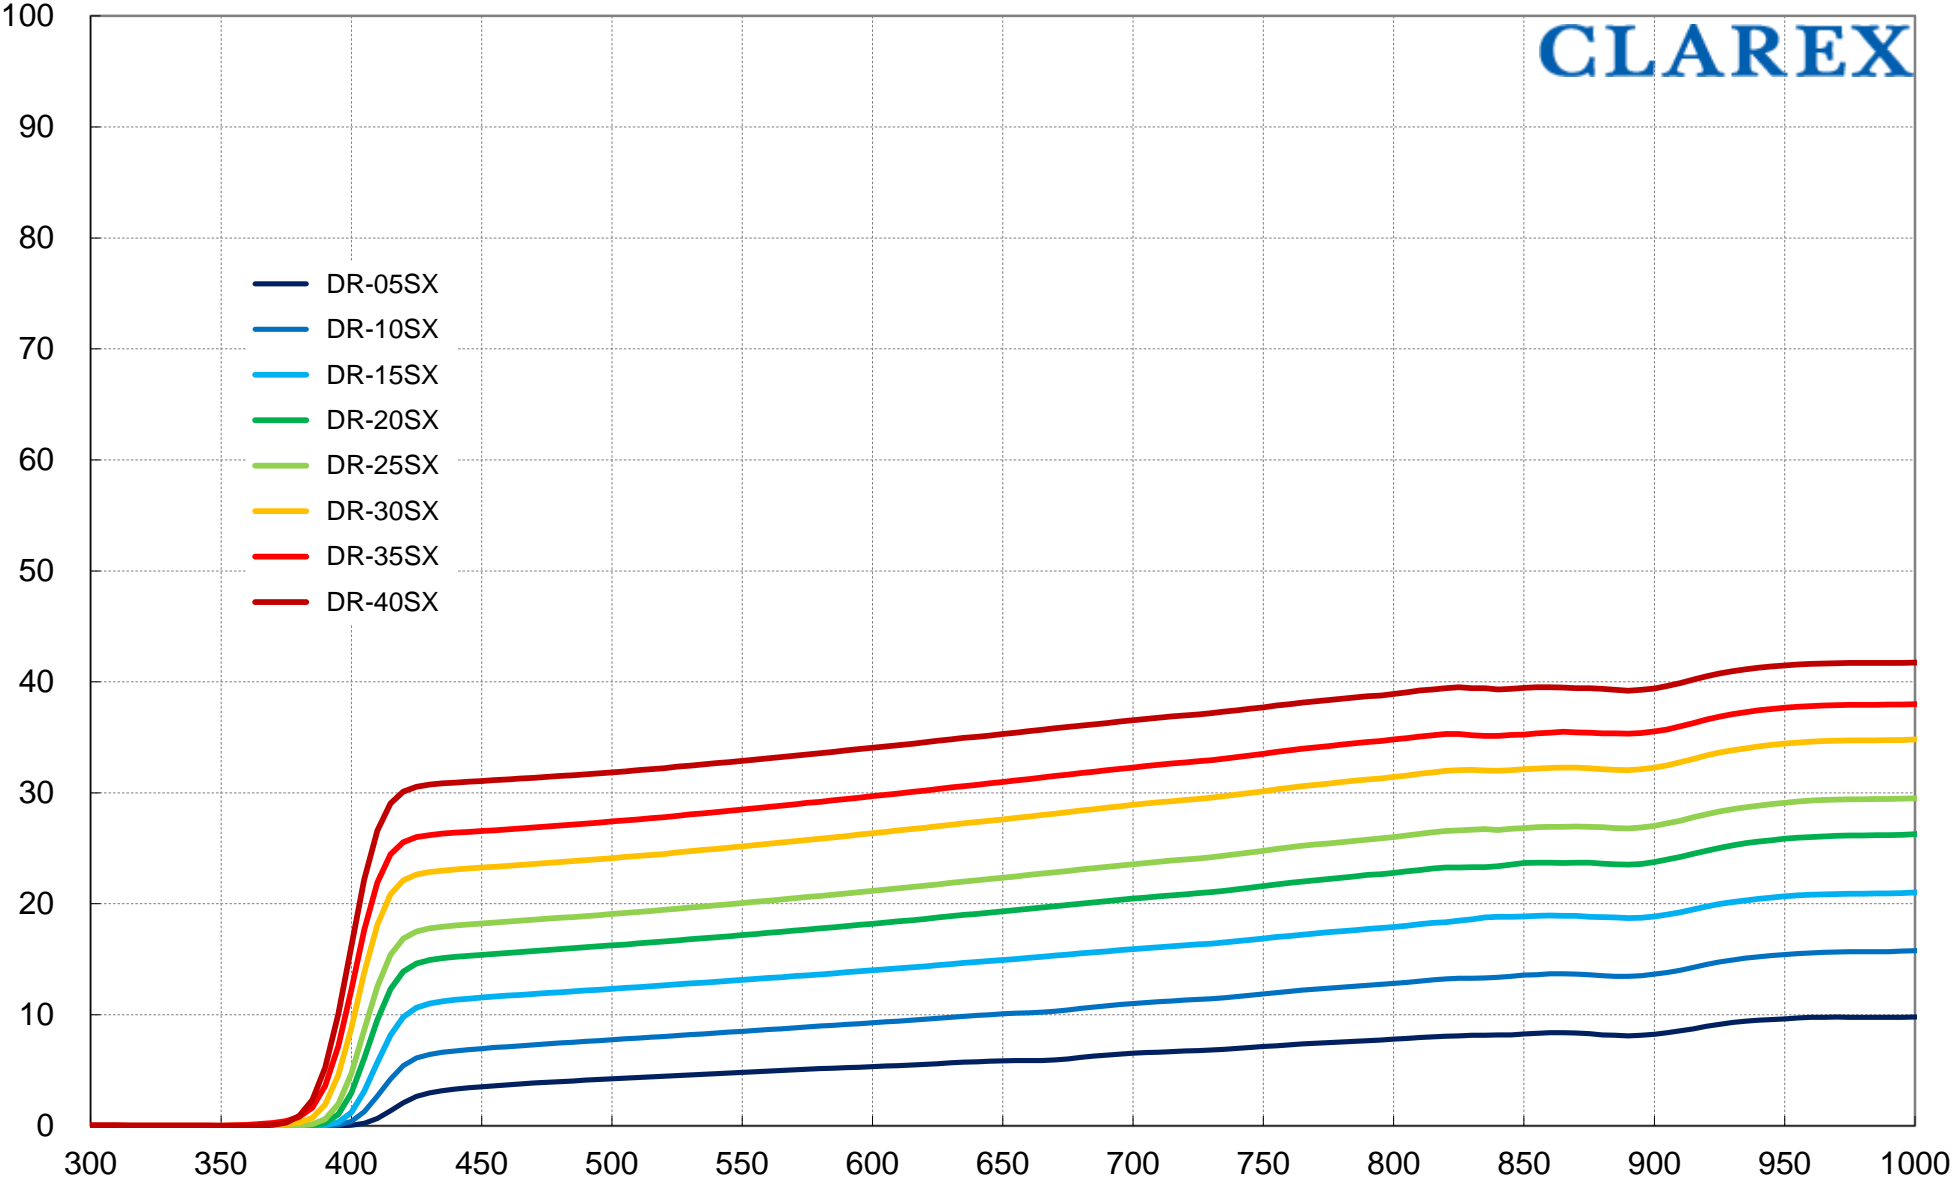

DRIISX Diffusion Filter

CLAREX

Transmission (%)

- DR-05SX
- DR-10SX
- DR-15SX
- DR-20SX
- DR-25SX
- DR-30SX
- DR-35SX
- DR-40SX

Wavelength (nm)

※ These are our experimental measured values in 1.0mm thick.
※ Value provided cannot be guaranteed in your application due to circumstances beyond our control.